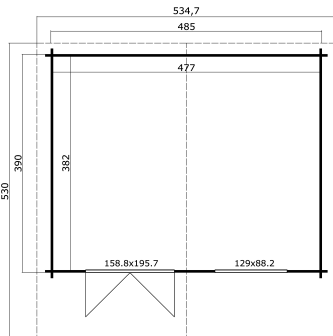

40
mm

4

11

★ ★ ★
GUARANTEE
5
YEARS

PACKAGING: 1 PALLET(S)

630 x 118 x 74 cm
1445 kg

EAN

4743329201401

DIMENSIONS

Floor area	18.22 m ²
Roof dimensions	5.35 x 5.30 m
Cubic volume	≈ 44.14 m ³
Wall height	≈ 2.05 m
Ridge height	≈ 2.79 m
Front overhang	≈ 120 cm

WINDOWS & DOORS

1 x Double door (SGC*)	158.8 x 195.7 cm
1 x Double window open inward (SGC*)	129.0 x 88.2 cm

*SGC: Single Glazed Classic

ROOF & FLOOR

Roof boards	18x90 mm
Floor boards	18x90 mm
Roof surface	29.68 m ²
Roof angle	≈ 17.2 °
Treated Bearers	45x70 mm

* Optional roof covering available