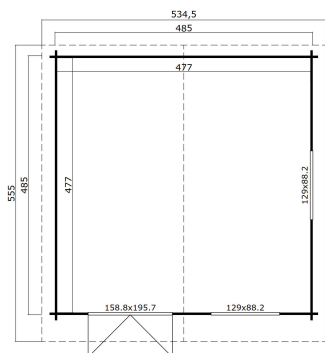

-  40 mm
-  4
-  12
-  5 YEARS

**PACKAGING: 1 PALLET(S)**

630 x 118 x 82 cm  
1628 kg

EAN 4743329201449

**DIMENSIONS**

Floor area	22.75 m <sup>2</sup>
Roof dimensions	5.35 x 5.55 m
Cubic volume	≈ 57.71 m <sup>3</sup>
Wall height	≈ 2.17 m
Ridge height	≈ 2.91 m
Front overhang	≈ 50 cm

**WINDOWS & DOORS**

1 x Double door (SGC*)	158.8 x 195.7 cm
2 x Double window open inward (SGC*)	129.0 x 88.2 cm

\*SGC: Single Glazed Classic

**ROOF & FLOOR**

Roof boards	18x90 mm
Floor boards	18x90 mm
Roof surface	31.08 m <sup>2</sup>
Roof angle	≈ 17.2 °
Treated Bearers	45x70 mm