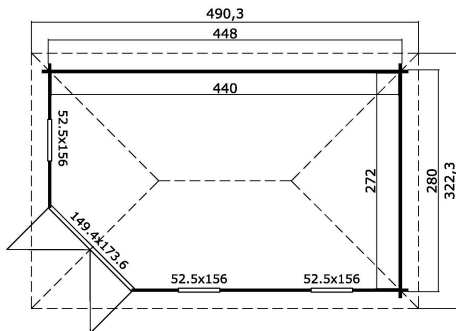

40
mm

2

8

PACKAGING: 1 PALLET(S)

630 x 118 x 60 cm
1000 kg

EAN 4742913010429

DIMENSIONS

Floor area	11.40 m ²
Roof dimensions	3.22 x 4.90 m
Cubic volume	≈ 26.0 m ³
Wall height	≈ 2.05 m
Ridge height	≈ 2.46 m
Front overhang	≈ 21 cm

WINDOWS & DOORS

1 x Double door (DGP+*)	149.4 x 173.6 cm
1 x Single window open inward (DGP+*)	52.5 x 156.0 cm
2 x Single window open inward (DGP+*)	52.5 x 156.0 cm

*DGP+: Double Glazed Premium Plus

ROOF & FLOOR

Roof boards	18x90 mm
Floor boards	18x90 mm
Roof surface	16.35 m ²
Roof angle	≈ 15 °
Treated Bearers	45x45 mm

* Optional roof covering available