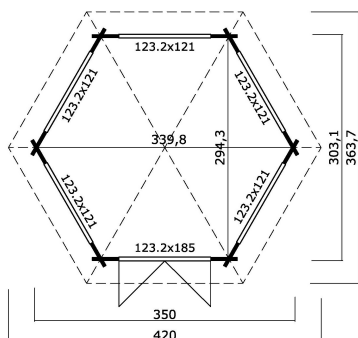

44 mm

2

8

5 YEARS

PACKAGING: 2 PALLET(S)

310 x 118 x 85 cm
630 kg

140 x 48 x 141 cm
163 kg

EAN 4742913010955

DIMENSIONS

Floor area	7.50 m ²
Roof dimensions	4.20 x 3.64 m
Cubic volume	≈ 18.21 m ³
Wall height	≈ 2.11 m
Ridge height	≈ 3.07 m
Front overhang	≈ 30 cm

WINDOWS & DOORS

1 x Double door (SGC+A*)	123.2 x 185.0 cm
2 x Double window open outward (SGC+A*)	123.2 x 121.0 cm
3 x Double window fixed (SGC+A*)	123.2 x 121.0 cm

*SGC+A: Single Glazed Classic with Arches

ROOF & FLOOR

Roof boards	18x90 mm
Floor boards	18x90 mm
Roof surface	13.61 m ²
Roof angle	≈ 30 °
Treated Bearers	70x45 mm

* Optional roof covering available