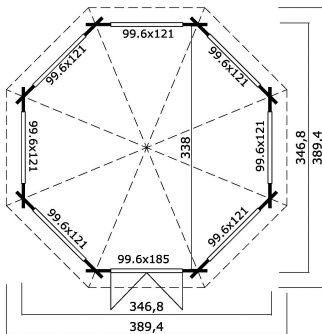

-  44 mm
-  2
-  9
-  **5 YEARS** GUARANTEE

PACKAGING: 3 PALLET(S)

-  208 x 118 x 58 cm
435 kg
-  346 x 118 x 81 cm
351 kg
-  136 x 116 x 78 cm
188 kg

EAN 4742913010979

DIMENSIONS

Floor area	9.46 m ²
Roof dimensions	3.89 x 3.89 m
Cubic volume	≈ 24.04 m ³
Wall height	≈ 2.17 m
Ridge height	≈ 3.45 m
Front overhang	≈ 21 cm

WINDOWS & DOORS

1 x Double door (SGC+A*)	99.6 x 185.0 cm
4 x Double window fixed (SGC+A*)	99.6 x 121.0 cm
3 x Double window open outward (SGC+A*)	99.6 x 121.0 cm

*SGC+A: Single Glazed Classic with Arches

ROOF & FLOOR

Roof boards	18x90 mm
Floor boards	18x90 mm
Roof surface	15.15 m ²
Roof angle	≈ 34 °
Treated Bearers	70x45 mm

* Optional roof covering available