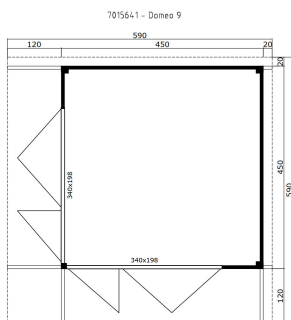

-  70 mm
-  4
-  0
-  5 YEARS

PACKAGING: 2 PALLET(S)

-  5950 x 114 x 110 cm
2273 kg
-  380 x 118 x 55 cm
650 kg

EAN 4743329233181

DIMENSIONS

Floor area	19.01 m ²
Roof dimensions	5.90 x 5.90 m
Cubic volume	≈ 47.83 m ³
Wall height	≈ 2.45 m
Ridge height	≈ 2.58 m
Front overhang	≈ 120 cm

WINDOWS & DOORS

2 x Folding door	340.0 x 198.0 cm
------------------	------------------

ROOF & FLOOR

Roof boards	18x90 mm
Floor boards	28x137 mm
Roof surface	34.81 m ²
Roof angle	≈ 1.75 °
Treated Bearers	45x70 mm